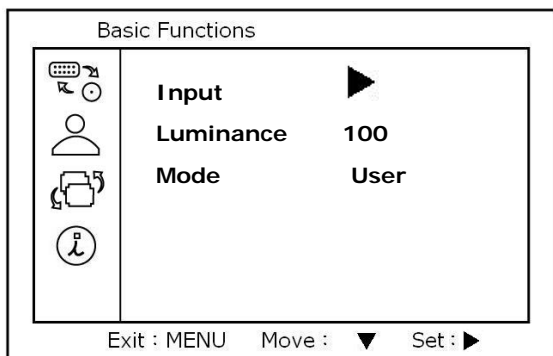

Key Pad

Function	Description
▲	Up/Luminance selection
▼	Down, CVBS mode/PC mode selection
◀	Left / Volume down
▶	Right / Volume up
MENU	Menu/Exit (Resume)

Remote Controller

Function	Description
Ⓜ	Suspend / Resume
🔇	Mute
▲	Normal mode : Luminance selection OSD mode : Up
▼	Normal mode : CVBS/PC input selection OSD mode : Down
◀	Left
▶	Right
MENU	Menu/Exit
📺	CVBS/PC input selection
AUTO	Using mode selection
+ VOL	Volume up
- VOL	Volume down

OSD (On Screen Display)

No source

Basic Functions

Function	Description
Input	Composite/PC
Luminance	0, 25, 50, 75, 100

PC - HV mode

Basic Functions

Function	Description
Input	Composite/PC
Luminance	0, 25, 50, 75, 100
Mode	User, Movie, P.P.T, Photo

Picture Setup

Function	Description
Brightness	0 - 100
Contrast	0 - 100
H Position	0 - 100
V Position	0 - 100

Color Turner

Function	Description
GAMMA	Mode 0 – Mode 15
R. Ratio	Total 250*
G. Ratio	
B. Ratio	

* The RGB parameter can be adjusted for personal preferred (the sum of RGB parameter is 250)

Utility

Function	Description
Sleep Timer	OFF, 30, 60, 90, 120, 150Min
Key LED Time	ON, 5, 10, 15, 20, 25, 30sec
Auto Adjust	Auto adjust display
Auto Color	Auto adjust color
Language	English/Traditional Chinese
Reset	Factory default
FW Version	Show the Firmware version